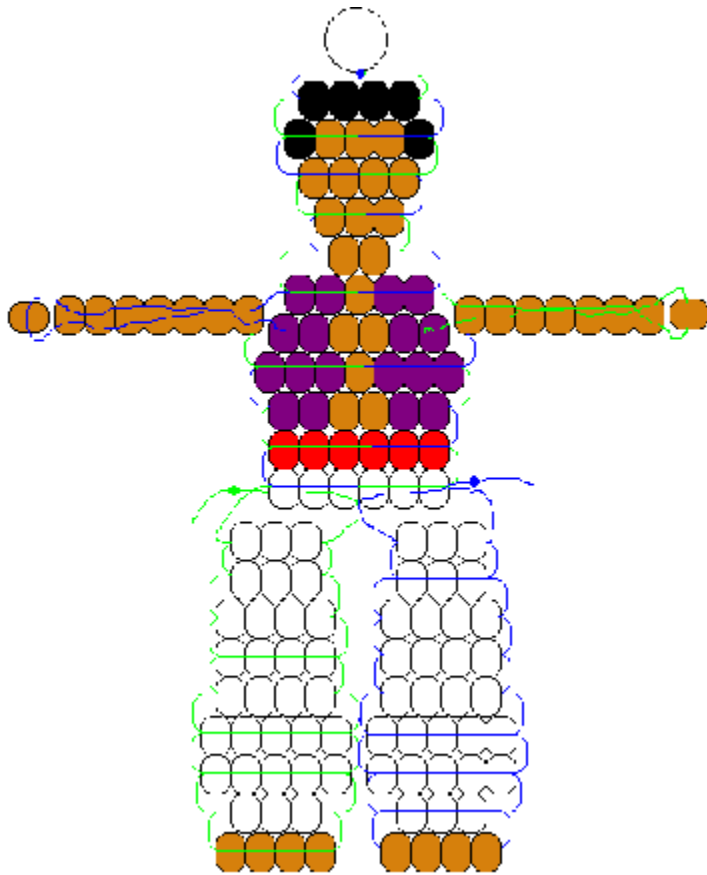

Margo's Pony Bead Critters Collection

www.ponybeadcritters.com

Aladdin from Disney's "Aladdin"

designed by Margo Mead

Level: Medium-Advanced

Materials:

- 2 yards cord of choice
- 1 keyring or lanyard hook
- 68 white pony beads
- 42 tan pony beads
- 18 purple pony beads
- 6 red pony beads

©Margo's Pony Bead Critters Collection. You may not sell this written pattern in any format. You are welcome to sell items made using this pattern.