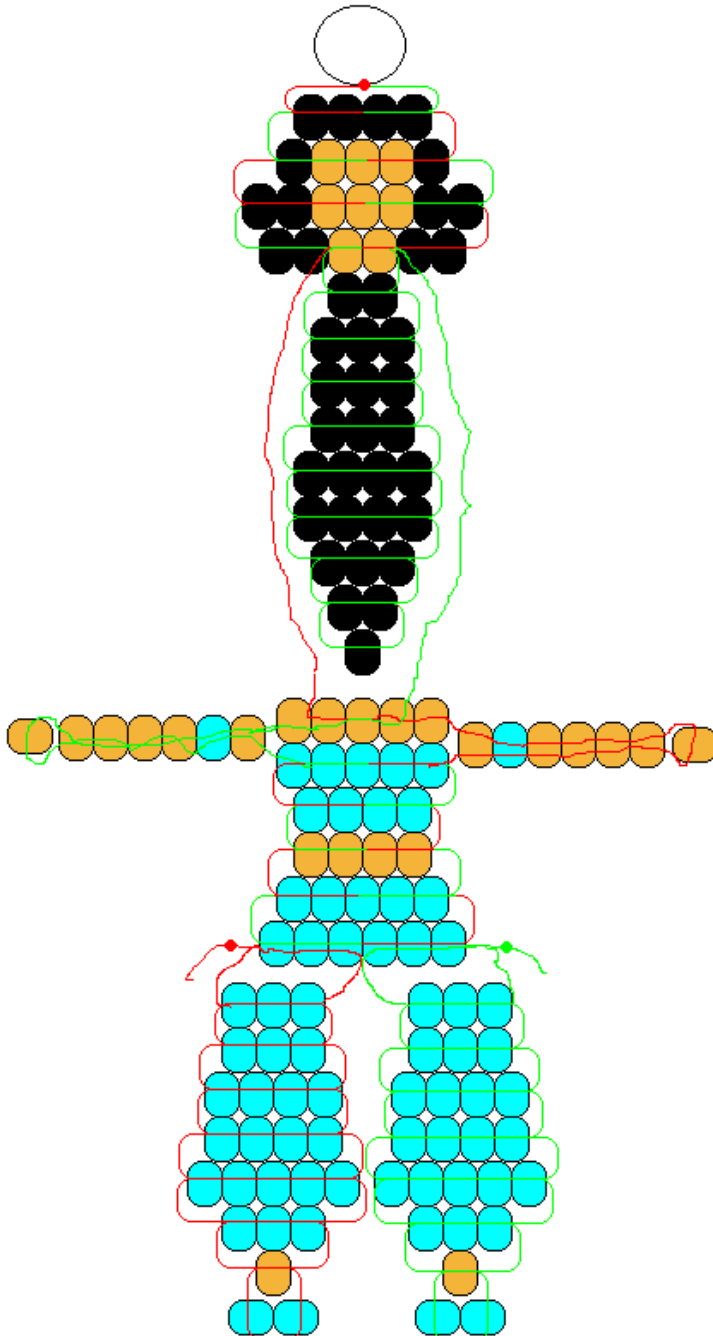

# Margo's Pony Bead Critters Collection

www.ponybeadcritters.com

## Jasmine from Disney's "Aladdin"

designed by Margo Mead

Level: Medium-Advanced

### Materials:

- 3 yards cord of choice
- 1 keyring or lanyard hook
- 39 black pony beads
- 31 tan pony beads
- 70 turquoise pony beads

©Margo's Pony Bead Critters Collection. You may not sell this written pattern in any format. You are welcome to sell items made using this pattern.