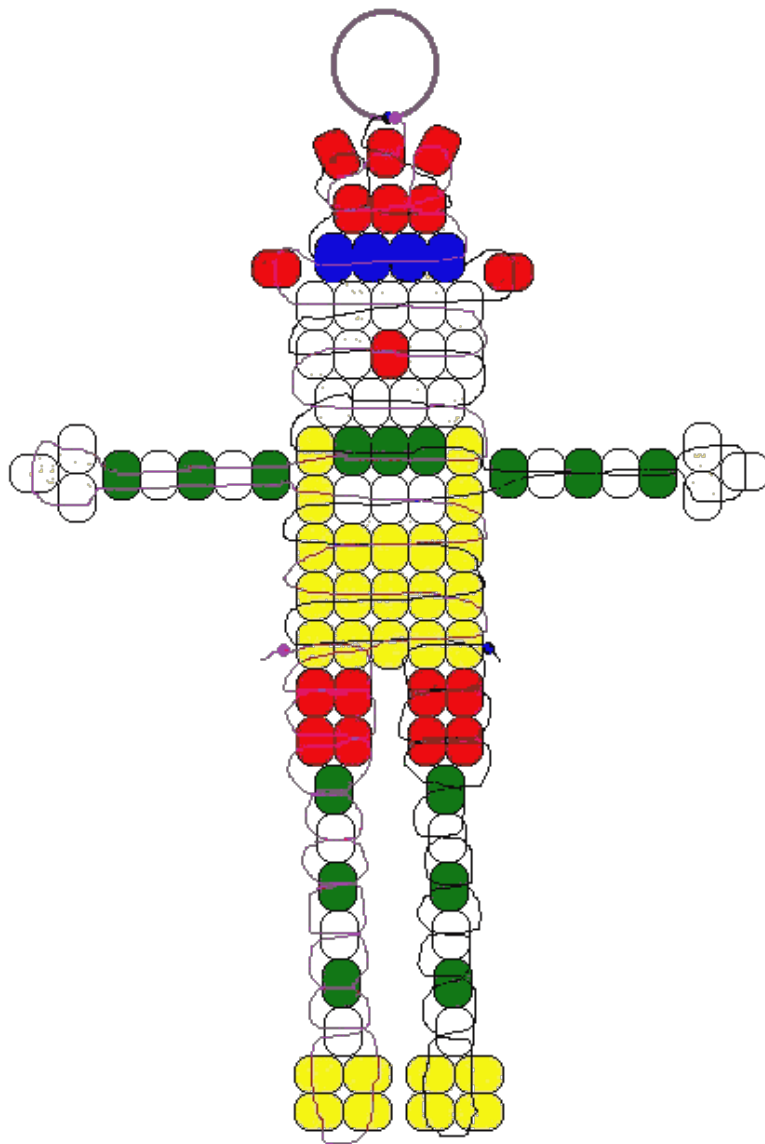

Margo's Pony Bead Critters Collection

www.ponybeadcritters.com

Major Bedhead from "Big Comfy Couch"

designed by Margo Mead

Level: Medium

Materials:

- 2 1/2 yds. cord or plastic lacing
- 1 lanyard hook or keyring
- 19 goldenrod or yellow pony beads
- 17 ivory pony beads
- 17 red pony beads
- 15 white pony beads
- 14 green pony beads
- 4 blue pony beads

©Margo's Pony Bead Critters Collection. You may not sell this written pattern in any format. You are welcome to sell items made using this pattern.