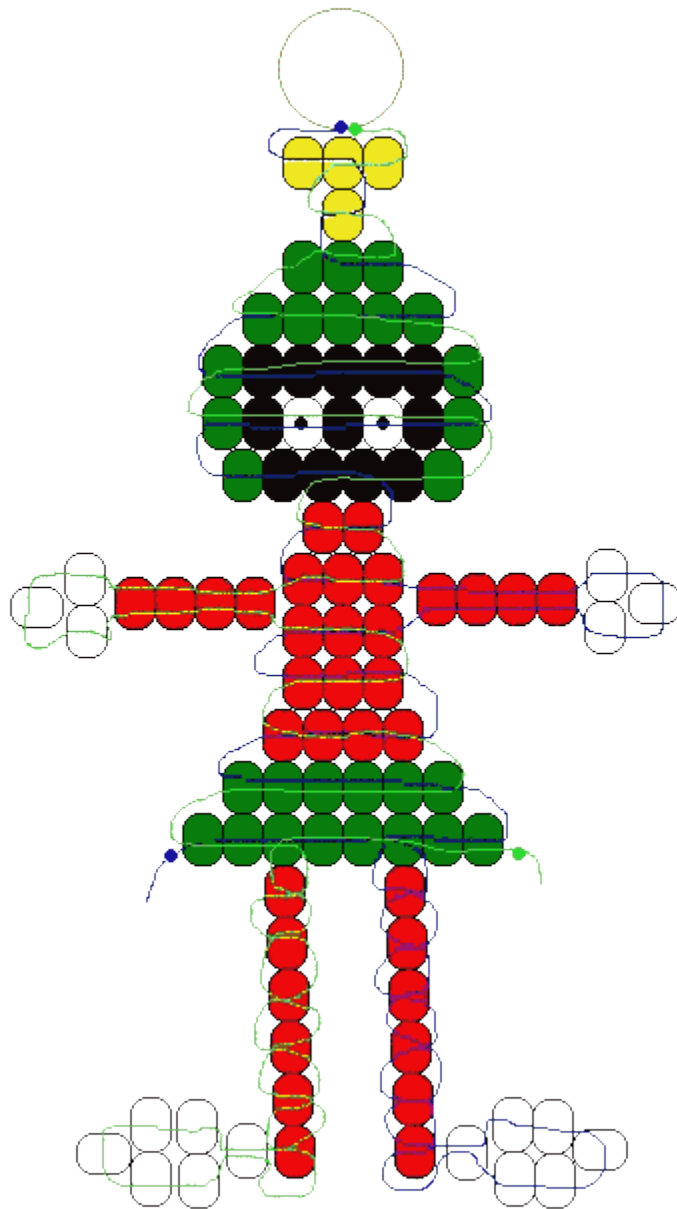

## Marvin the Martian

designed by Margo Mead

Level: Beginner

**Materials:**

- 2 yards cord or lacing
- 4 yellow pony beads
- 28 green pony beads
- 12 black pony beads
- 20 white pony beads
- 35 red pony beads