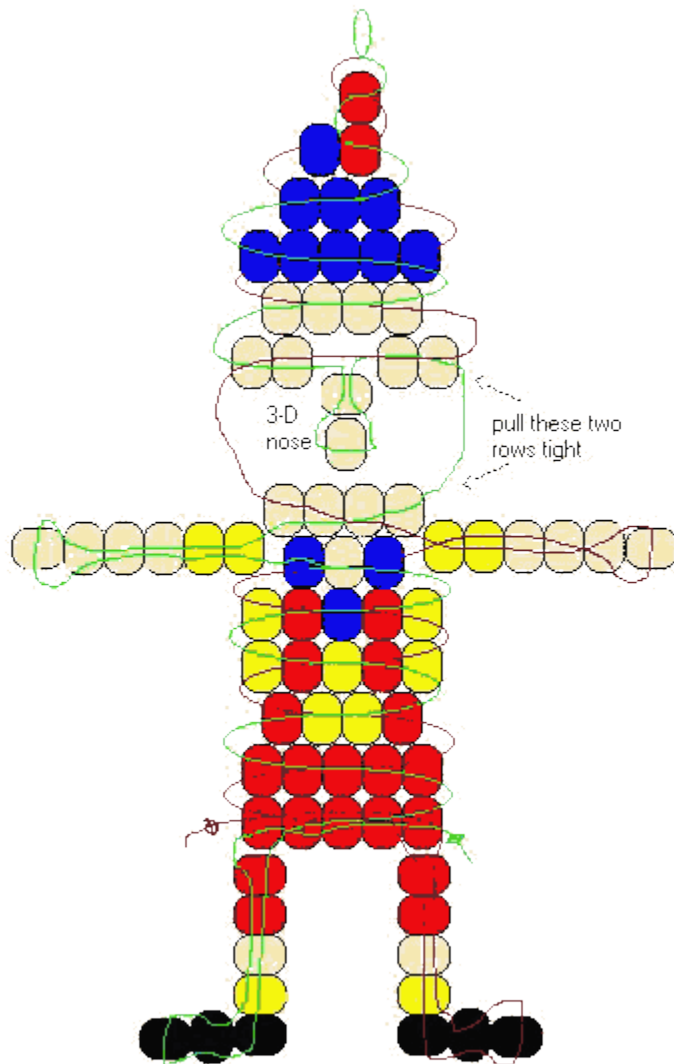

Pinocchio, from Disney's "Pinocchio"

designed by Jody Nolan

Level: Medium

Materials:

- 2 yards cord of choice
- 1 lanyard hook or keyring
- 25 ivory pony beads
- 21 red pony beads
- 13 yellow pony beads
- 12 blue pony beads