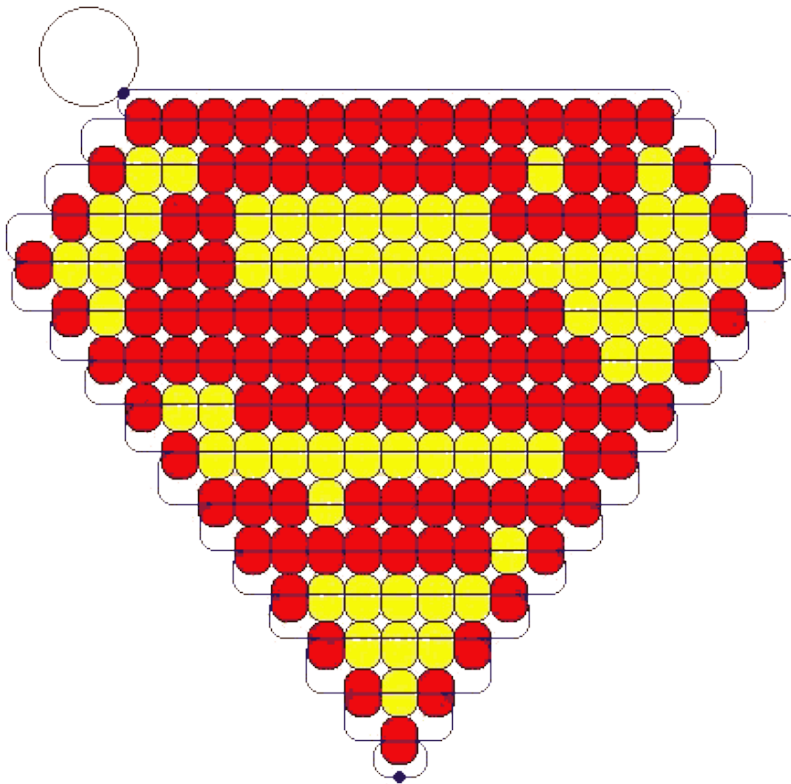

Margo's Beadie Critter Collection

www.beadiecritters.com

Superman Symbol

designed by Margo Mead

Level: Beginner-Medium

Materials:

- 4 yards cord of choice
- 1 lanyard hook or keyring
- 111 red pony beads
- 61 yellow pony beads

Special Instructions: This is a wide pattern and will need reinforcing. For instructions on reinforcing, see the [Gingerbread Man](#) or [Buzz Lightyear](#) patterns.