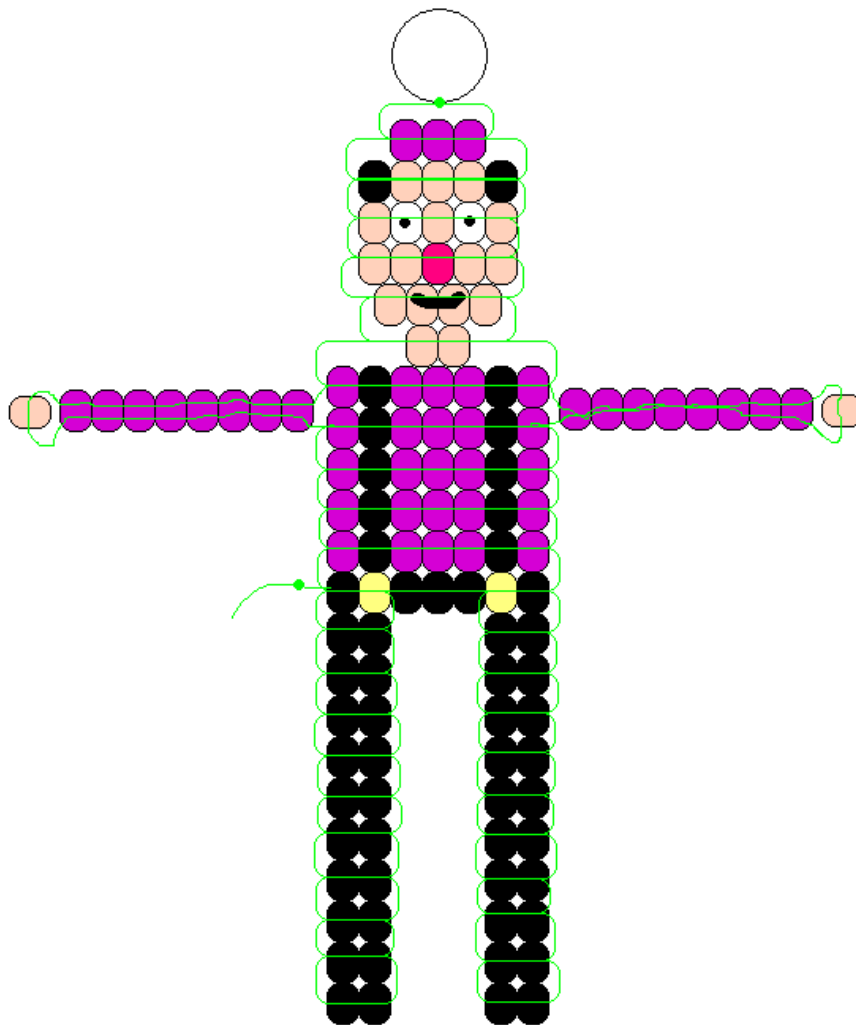

**Waluigi  
(Luigi's Evil Counterpart)  
From the Mario series of video games**

designed by Luc B.

Level: Medium

**Materials:**

- 1 keyring or lanyard hook
- 3 yards plastic lacing or cord of choice
- 55 black pony beads
- 44 purple pony beads
- 20 ivory pony beads
- 2 yellow pony beads
- 2 white pony beads
- 1 pink pony bead
- Sharpie for marking facial features