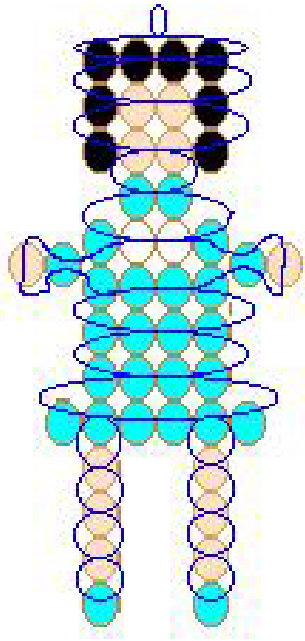

# Margo's Pony Bead Critters Collection

www.ponybeadcritters.com

## Molly from "Big Comfy Couch"

designed by Sarah

Level: Beginner

### Materials:

- 1 1/2 yards of plastic lacing, ribbon, or cord
- 26 blue pony beads
- 12 ivory pony beads
- 8 black pony beads
- 2 white pony beads