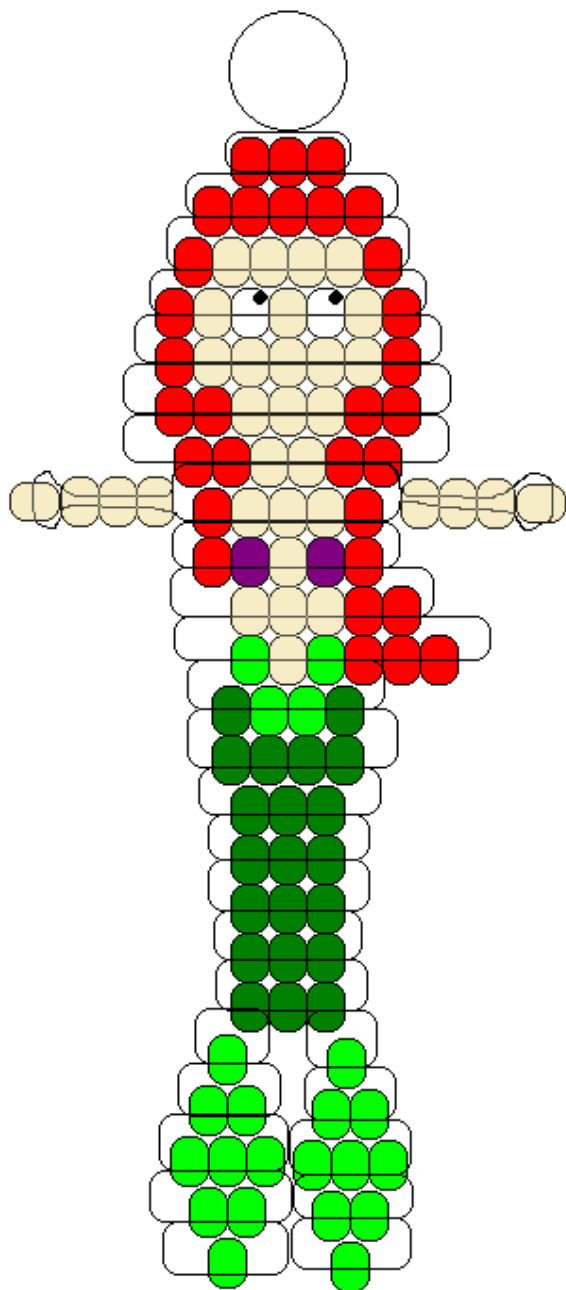

Ariel, from Disney's "The Little Mermaid" (animated version)

designed by Jessie

Level: Medium

Materials:

- 2 yards cord of choice
- 1 lanyard hook or keyring
- 33 peach pony beads
- 31 red pony beads
- 22 lime green pony beads
- 21 forest green pony beads
- 2 purple pony beads
- 2 white pony beads

©Margo's Beadie Critters Collection. You may not sell this written pattern in any format. You are welcome to sell items made using this pattern.