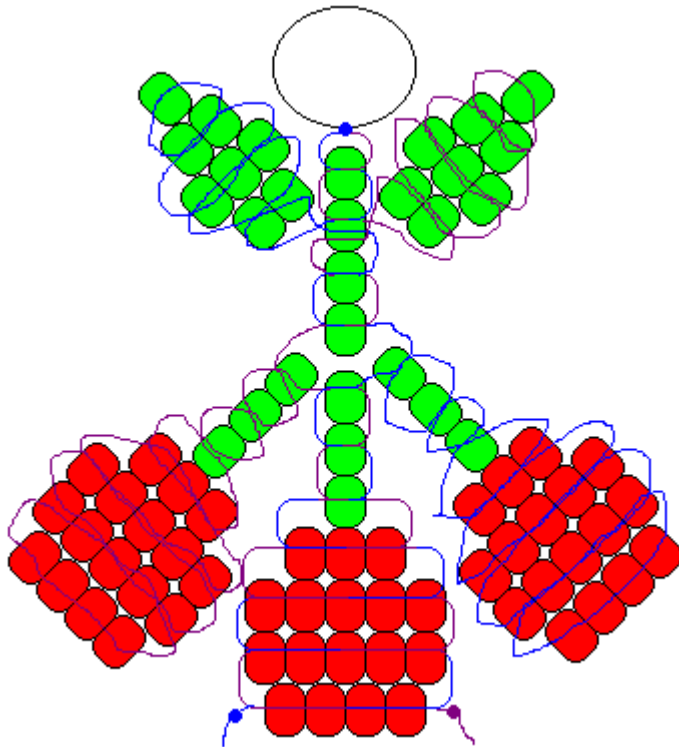

# Margo's Beadie Critter Collection

[www.beadiecritters.com](http://www.beadiecritters.com)

## Cherries

designed by April Crawford, of Sylva, North Carolina

Level: Medium-Advanced

### Materials:

- 2 yards cord of choice
- 29 green pony beads
- 51 red pony beads