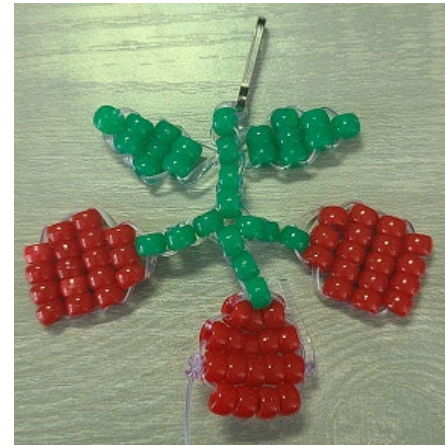

## Cherries

designed by April Crawford, of Sylva, North Carolina

Level: Medium-Advanced

### Materials:

- 2 yards cord of choice
- 29 green pony beads
- 51 red pony beads