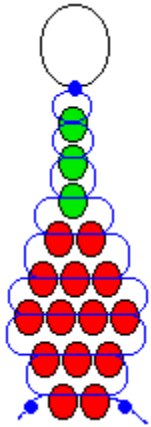

Margo's Beadie Critter Collection

www.beadiecritters.com

Cherry 2

designed by Leia

Level: Beginner

- Materials:**
- 1/2 yard cord of choice
 - 1 lanyard hook or keyring
 - 14 red pony beads
 - 3 green pony beads