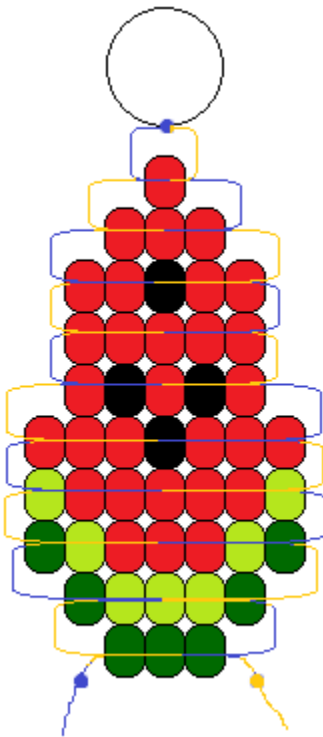

# Margo's Beadie Critter Collection

[www.beadiecritters.com](http://www.beadiecritters.com)

## Watermelon Slice 2

designed by Becky Corwin-Adams

Bryan, Ohio

Level: Beginner

### Materials:

- 2 yds. cord or plastic lacing
- 1 lanyard hook or keyring
- 30 red pony beads
- 7 light green pony beads
- 7 dark green pony beads
- 4 black pony beads