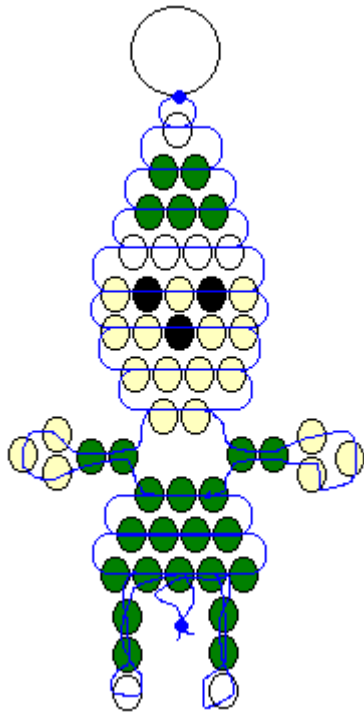

# Margo's Beadie Critter Collection

[www.beadiecritters.com](http://www.beadiecritters.com)

## Elf

designed by Leia

Level: Beginner

### Materials:

- 2 yards cord of choice
- 1 lanyard hook or keyring
- 25 green pony beads
- 19 peach or ivory pony beads
- 7 white pony beads
- 3 black pony beads