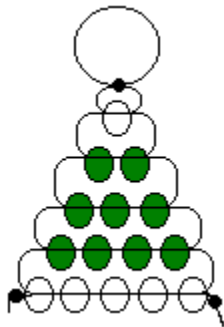

Margo's Beadie Critter Collection

www.beadiecritters.com

Elf or Santa Hat

designed by Leia

Level: Beginner

Materials:

- 1 foot cord of choice
- 1 lanyard hook or keyring
- 9 green or red pony beads
- 6 white pony beads