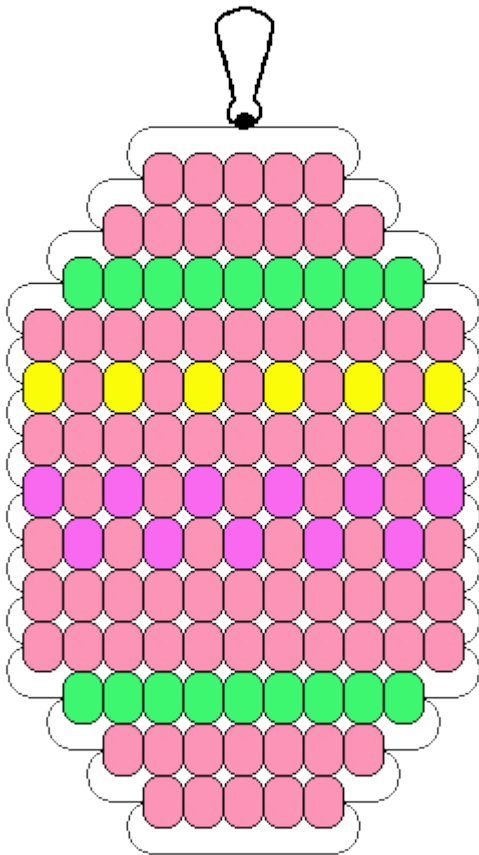

Margo's Beadie Critter Collection

www.beadiecritters.com

Easter Egg

Level: Beginner

Materials:

- 2 yards cord or plastic lacing
- 68 pink pony beads
- 18 light green pony beads
- 11 lavender pony beads
- 6 light blue pony beads

Special Note: You can choose whatever colors you want for your Easter Egg.

©Margo's Beadie Critters Collection. You may not sell this written pattern in any format. You are welcome to sell items made using this pattern.