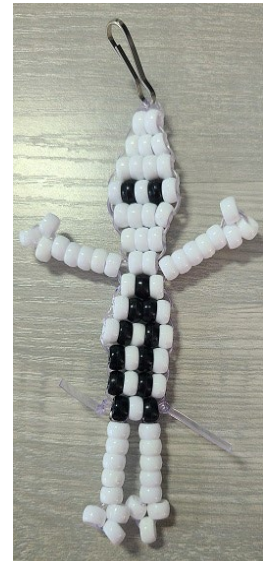

Margo's Beadie Critter Collection

www.beadiecritters.com

Skeleton

designed by Jill Hayes

Level: Beginner

Materials:

- 2 yards white plastic lacing
- 65 white pony beads
- 13 black pony beads

©Margo's Beadie Critters Collection. You may not sell this written pattern in any format. You are welcome to sell items made using this pattern.