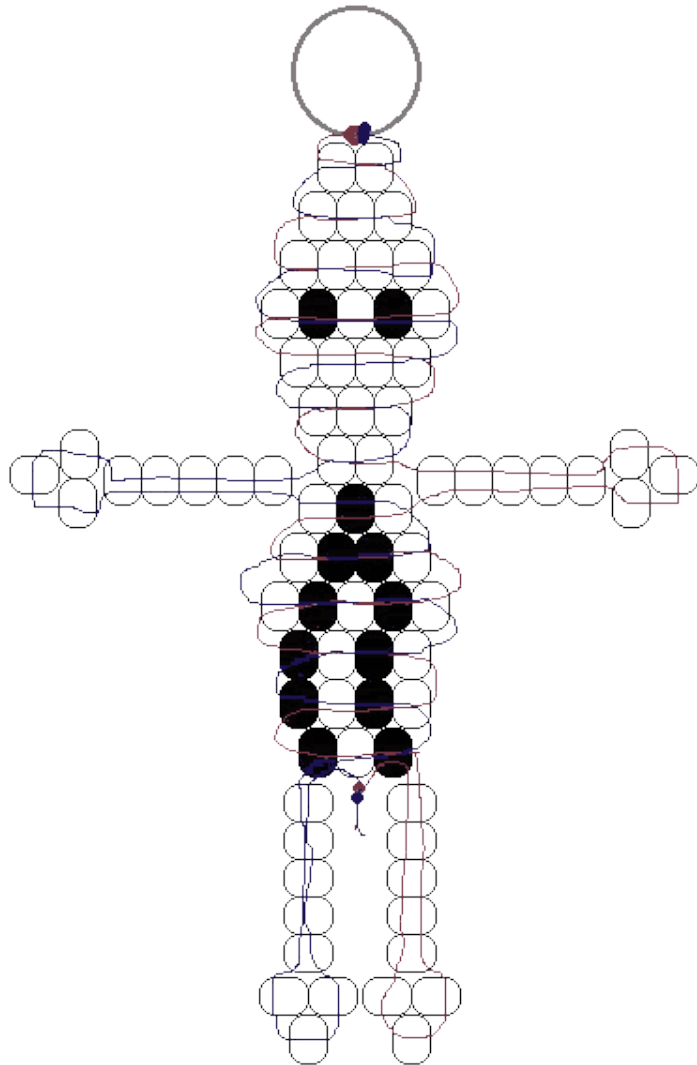

Margo's Beadie Critter Collection

www.beadiecritters.com

Skeleton

designed by Jill Hayes

Level: Beginner

Materials:

- 2 yards white plastic lacing
- 65 white pony beads
- 13 black pony beads

©Margo's Beadie Critters Collection. You may not sell this written pattern in any format. You are welcome to sell items made using this pattern.