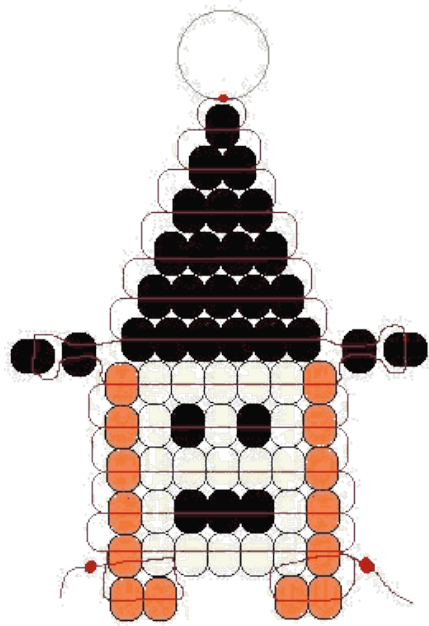

Margo's Beadie Critter Collection

www.beadiecritters.com

Witch

designed by Sherri from Dunellen

Level: Beginner

Materials:

- 2 1/2 yards of string
- 1 lanyard hook or keyring
- 30 black pony beads
- 18 pink (or white or ivory) pony beads
- 16 green (or orange) pony beads