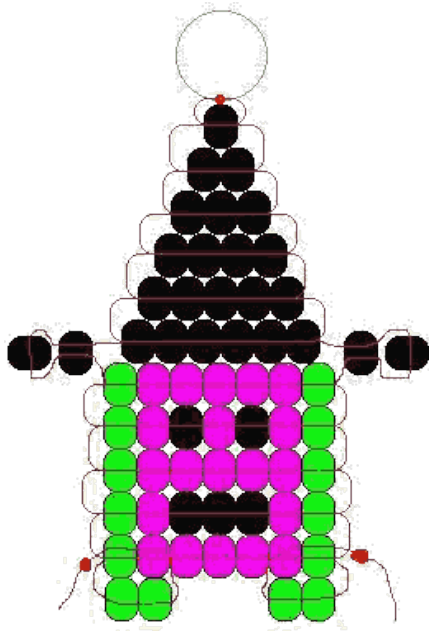

Margo's Beadie Critter Collection

www.beadiecritters.com

Witch

designed by Sherri from Dunellen

Level: Beginner

Materials:

- 2 1/2 yards of string
- 1 lanyard hook or keyring
- 30 black pony beads
- 18 pink (or white or ivory) pony beads
- 16 green (or orange) pony beads